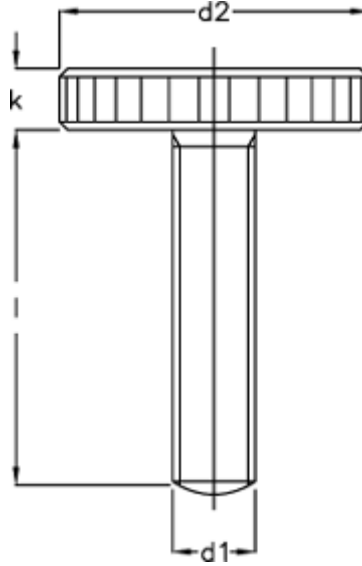

Article number: 207016191

Description: E+G Flat knurled thumb screw DIN 653-M6-20-N

Measures

d1 = M 6

d2 = 24

K = 5.0